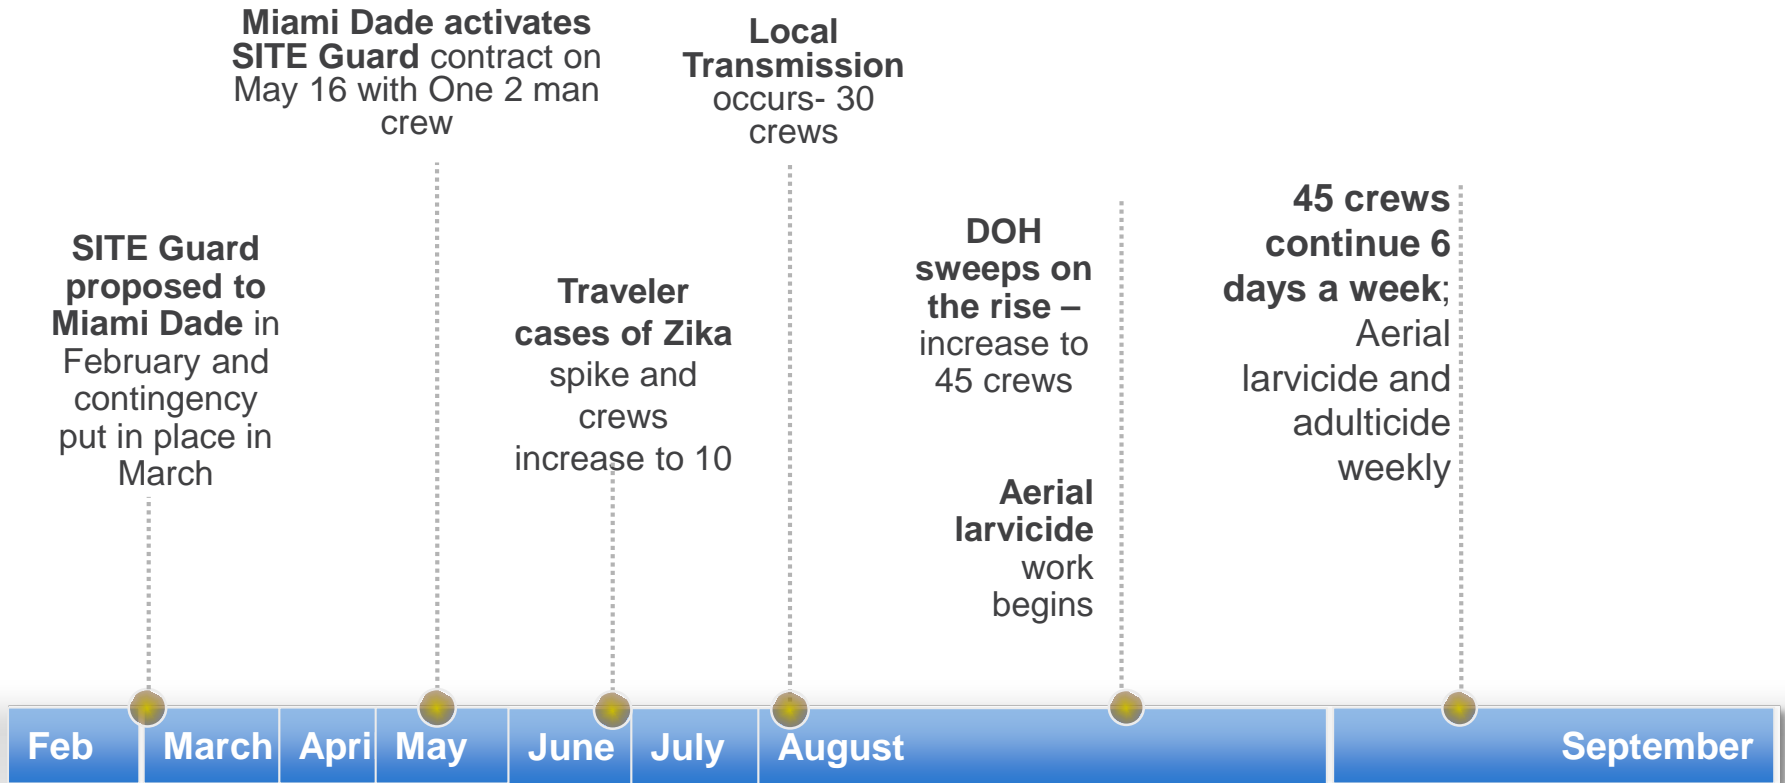

Miami Dade Evolution

Hired / trained over 180 employees from inception.