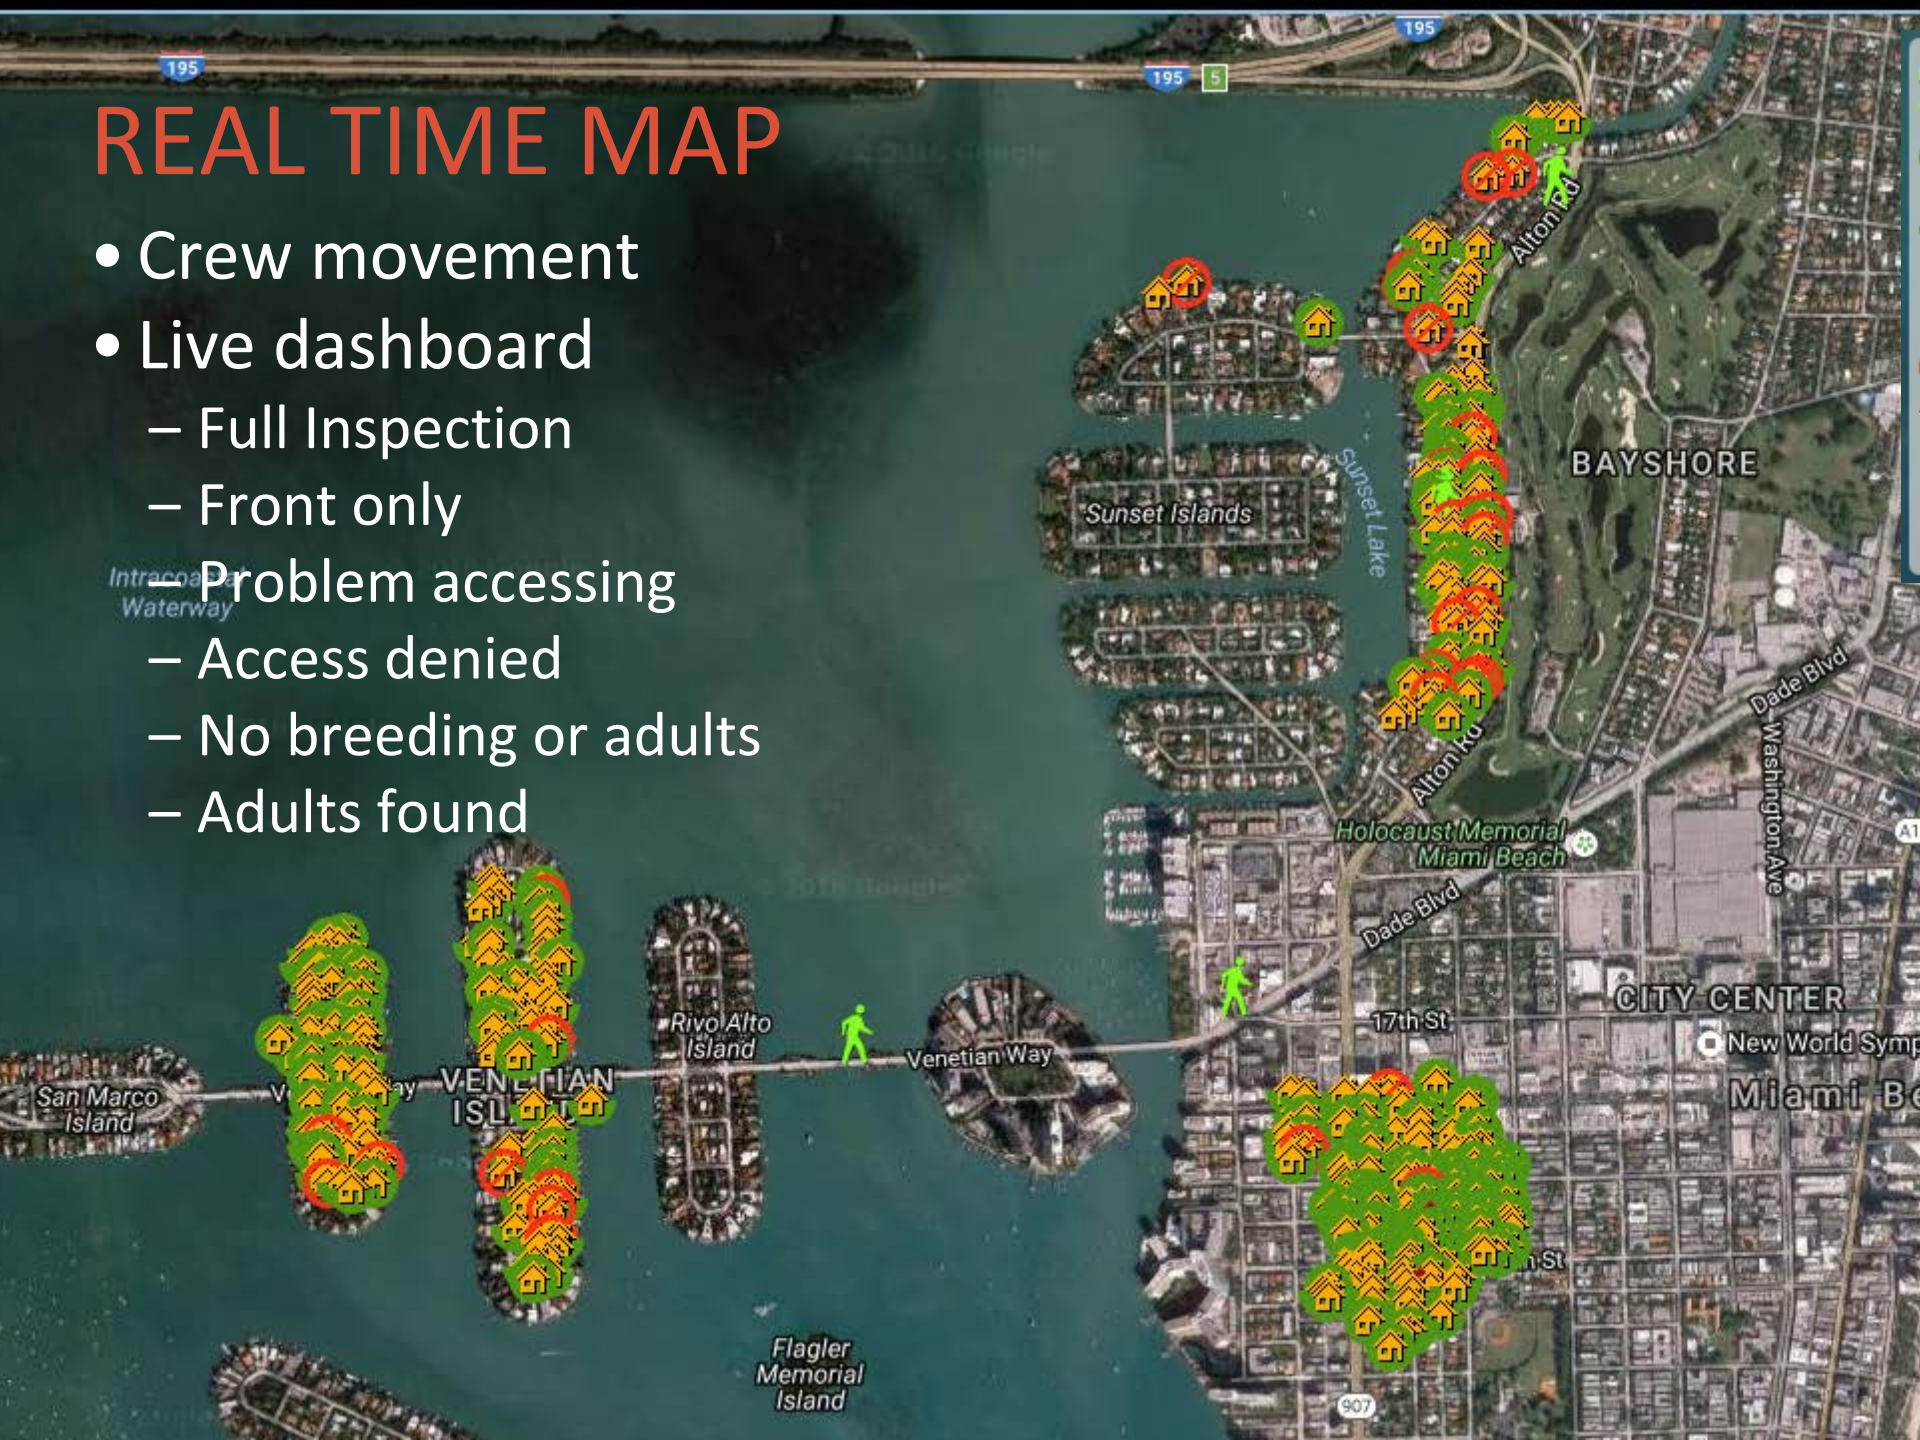

REAL TIME MAP

- Crew movement
- Live dashboard
  - Full Inspection
  - Front only
  - Problem accessing
  - Access denied
  - No breeding or adults
  - Adults found